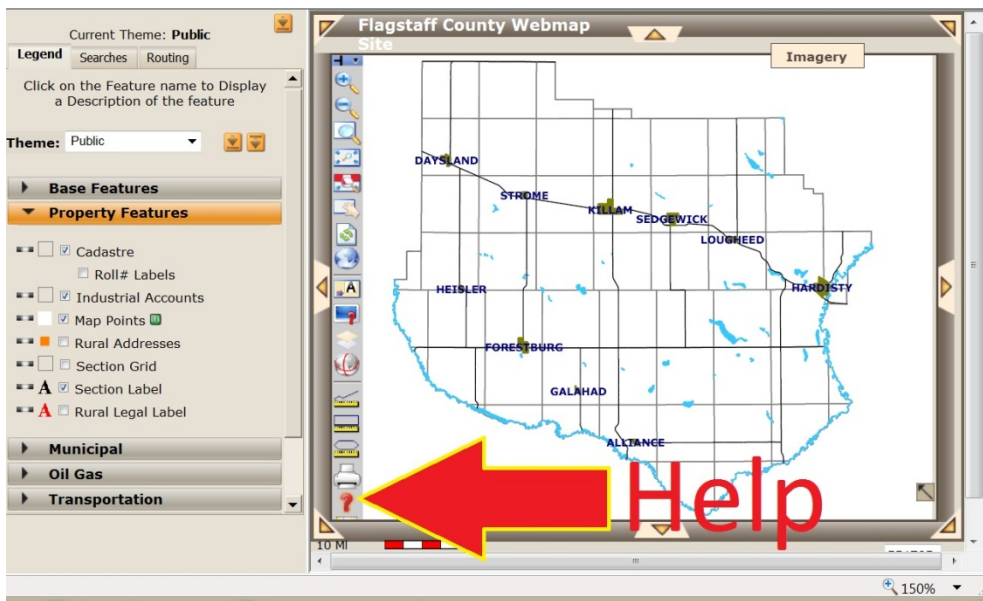

## Information Tips for Webmap Beginners

1. The Flagstaff County Webmap URL is <http://webmap.flagstaff.ab.ca:8080/>
2. The Webmap site requires Internet Explorer
3. The Webmap site creates pop-ups, please add this site to an exclusion list or turn off pop-up blockers while working on the site.
4. Please read and understand disclaimer before use. This comes up after linking to the public login.
5. Please ensure the Internet Explorer Window is set to 100% zoom. Improper Scaling can occur when set to any other setting.
6. If map does not fill entire space on the right side of the screen your Internet Explorer Window may need to be refreshed.
7. For further details refer to the information published within the program under the help button. See diagram on where this is accessible.

Diagram 1 - Location of Help Button